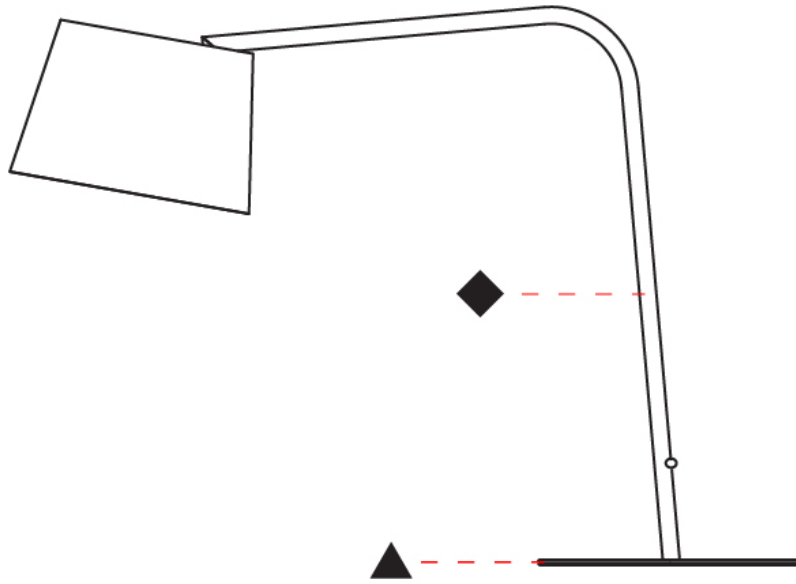

D54048-

PROJECT	_____
TYPE	_____
SPECIFIER	_____
QUANTITY	_____
DATE	_____

D