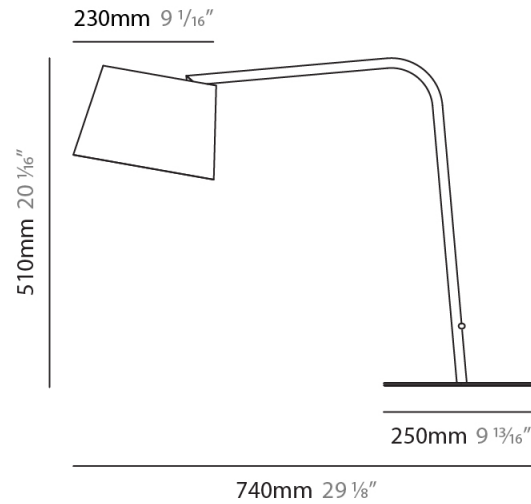

EXCENTRICA PORTABLE

D54008-

base number   Finish
Options

PROJECT	_____
TYPE	_____
SPECIFIER	_____
QUANTITY	_____
DATE	_____

1. To build a product code in our configurator select the specify button on the base model # product page
2. To build a manual product code on this datasheet choose from the options listed below in blue font and add the suffix to the base model #

GENERAL

Series: Excentrica
Partner: Fambuena
Division: Design
Installation: Portable
Product Type: Table
Mounting Location: Table
Light Distribution: Direct

PHYSICAL

Shape: Cylinder
Diameter (mm): 230
Diameter (in): 9 1/16
Height (mm): 510
Height (in): 20 1/16
Extension (mm): 740
Extension (in): 29 1/8
Diffuser: Cotton Shade
Fixture Finish: WHI / BLK
Holder Finish: WHI / BLK
Fixture Material: Metal
Upon Request: Bolt Down

ELECTRICAL

Number of Lamps: 1
Lamp Type: LED Retrofit
Lamp Shape: B10
Bulb Included: Bulb Not Included
Max. Wattage Per Lamp (W): 4
Lamp Base: E12
Input Voltage (V): 120

LED

OPTICAL

RATINGS AND CERTIFICATIONS

Certified By: Certified for North American Standards
IP rating: IP20