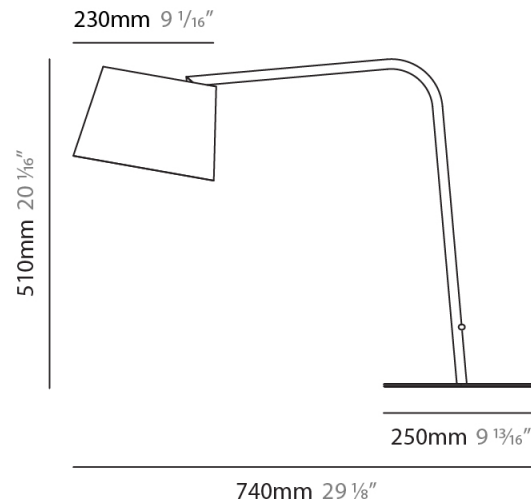

PROJECT	_____
TYPE	_____
SPECIFIER	_____
QUANTITY	_____
DATE	_____

EXCENTRICA PORTABLE

D54048- _____ - _____
base number   Finish   Finish
                         Options   Options

1. To build a product code in our configurator select the specify button on the base model # product page
2. To build a manual product code on this datasheet choose from the options listed below in blue font and add the suffix to the base model #

GENERAL

Series: Excentrica
Partner: Fambuena
Division: Design
Installation: Portable
Product Type: Table
Mounting Location: Table
Light Distribution: Direct

PHYSICAL

Shape: Cylinder
Diameter (mm): 230
Diameter (in): 9 1/16
Height (mm): 510
Height (in): 20 1/16
Extension (mm): 740
Extension (in): 29 1/8
Diffuser: Cotton Shade
Fixture Finish: [BRA / PWT](#)
Holder Finish: BLM / WHM
Fixture Material: Metal / Marble
Upon Request: Bolt Down

ELECTRICAL

Number of Lamps: 1
Lamp Type: LED Retrofit
Lamp Shape: B10
Bulb Included: Bulb Not Included
Max. Wattage Per Lamp (W): 4
Lamp Base: E12
Input Voltage (V): 120

LED

OPTICAL

RATINGS AND CERTIFICATIONS

Certified By: Certified for North American Standards
IP rating: IP20